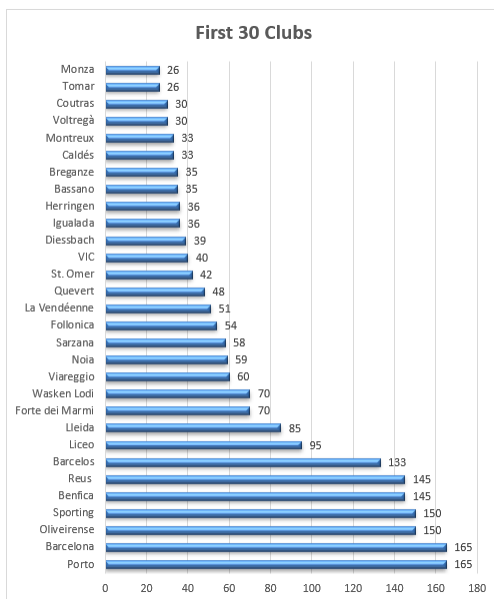

Ranking COUNTRIES

RANKING - Country (Last 4 years active)				
COUNTRY	Nr. of Clubs	Points - Total	Points by Club	Rk
PORTUGAL	36	829	23,0278	1
SPAIN	39	738	18,9231	2
ITALY	26	449	17,2692	3
FRANCE	20	223	11,1500	4
SWITZERLAND	16	135	8,4375	5
GERMANY	17	105	6,1765	6
AUSTRIA	6	34	5,6667	7
ENGLAND	4	15	3,7500	8

SHARES

RANKING - Country (Last 4 years active)					Reference Index by Federation - Maximum of 4 "shares" allowed			
COUNTRY	Nr. of Clubs	Points - Total	Points by Club	Rk	Share nr.1	Share nr.2	Share nr.3	Share nr.4
PORTUGAL	36	829	23,0278	1	23,0278	11,5139	7,6759	5,7569
SPAIN	39	738	18,9231	2	18,9231	9,4615	6,3077	4,7308
ITALY	26	449	17,2692	3	17,2692	8,6346	5,7564	4,3173
FRANCE	20	223	11,1500	4	11,1500	5,5750	3,7167	2,7875
SWITZERLAND	16	135	8,4375	5	8,4375	4,2188	2,8125	2,1094
GERMANY	17	105	6,1765	6	6,1765	3,0882	2,0588	1,5441
AUSTRIA	6	34	5,6667	7	5,6667	2,8333	1,8889	1,4167
ENGLAND	4	15	3,7500	8	3,7500	1,8750	1,2500	0,9375