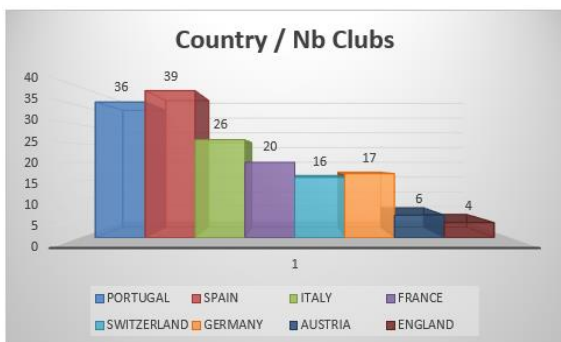

Ranking COUNTRIES

RANKING - Country (Last 4 years active)				
COUNTRY	Nr. of Clubs	Points - Total	Points by Club	Rk
PORTUGAL	36	829	23,0278	1
SPAIN	39	738	18,9231	2
ITALY	26	449	17,2692	3
FRANCE	20	223	11,1500	4
SWITZERLAND	16	135	8,4375	5
GERMANY	17	105	6,1765	6
AUSTRIA	6	34	5,6667	7
ENGLAND	4	15	3,7500	8