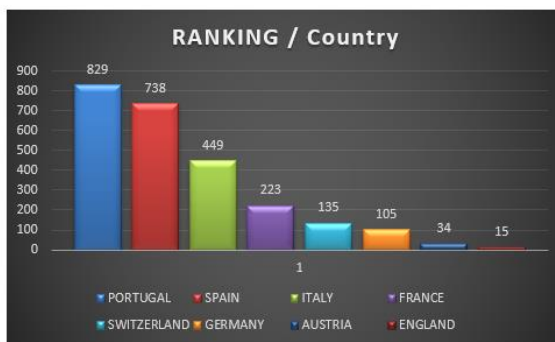

Ranking COUNTRIES

RANKING - Country (Last 4 years active)				
COUNTRY	Nr. of Clubs	Points - Total	Points by Club	Rk
PORTUGAL	36	829	23,0278	1
SPAIN	39	738	18,9231	2
ITALY	26	449	17,2692	3
FRANCE	20	223	11,1500	4
SWITZERLAND	16	135	8,4375	5
GERMANY	17	105	6,1765	6
AUSTRIA	6	34	5,6667	7
ENGLAND	4	15	3,7500	8