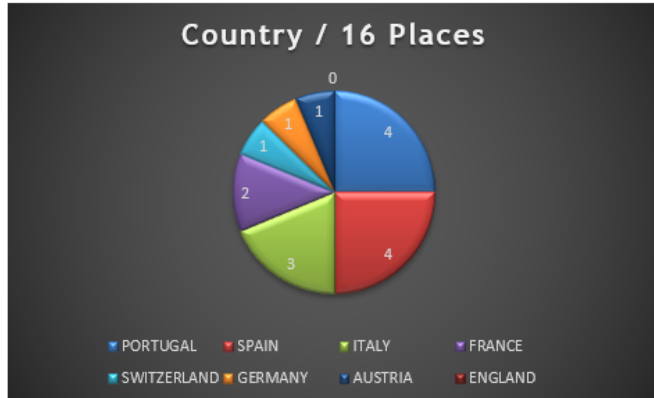

Reference Index by Federation		
Country	Points	Share Nr.
PORTUGAL	23,0278	1
SPAIN	18,9231	2
ITALY	17,2692	3
PORTUGAL	11,5139	4
FRANCE	11,1500	5
SPAIN	9,4615	6
ITALY	8,6346	7
SWITZERLAND	8,4375	8
PORTUGAL	7,6759	9
SPAIN	6,3077	10
GERMANY	6,1765	11
PORTUGAL	5,7569	12
ITALY	5,7564	13
AUSTRIA	5,6667	14
FRANCE	5,5750	15
SPAIN	4,7308	16
ITALY	4,3173	17
SWITZERLAND	4,2188	18
ENGLAND	3,7500	19
FRANCE	3,7167	20
GERMANY	3,0882	21
AUSTRIA	2,8333	22
SWITZERLAND	2,8125	23
FRANCE	2,7875	24
SWITZERLAND	2,1094	25
GERMANY	2,0588	26
AUSTRIA	1,8889	27
ENGLAND	1,8750	28
GERMANY	1,5441	29
AUSTRIA	1,4167	30
ENGLAND	1,2500	31
ENGLAND	0,9375	32

SHARES					
Country	16 Places	1st Place	2nd Place	3rd Place	4nd Place
PORTUGAL	4	4	4	4	4
SPAIN	4	4	4	4	4
ITALY	3	4	4	4	4
FRANCE	2	2	2	2	3
SWITZERLAND	1	1	2	2	2
GERMANY	1	1	1	1	1
AUSTRIA	1	1	1	1	1
ENGLAND				1	1

Best regards,

Agostinho Silva
WSE-RH - Chairman